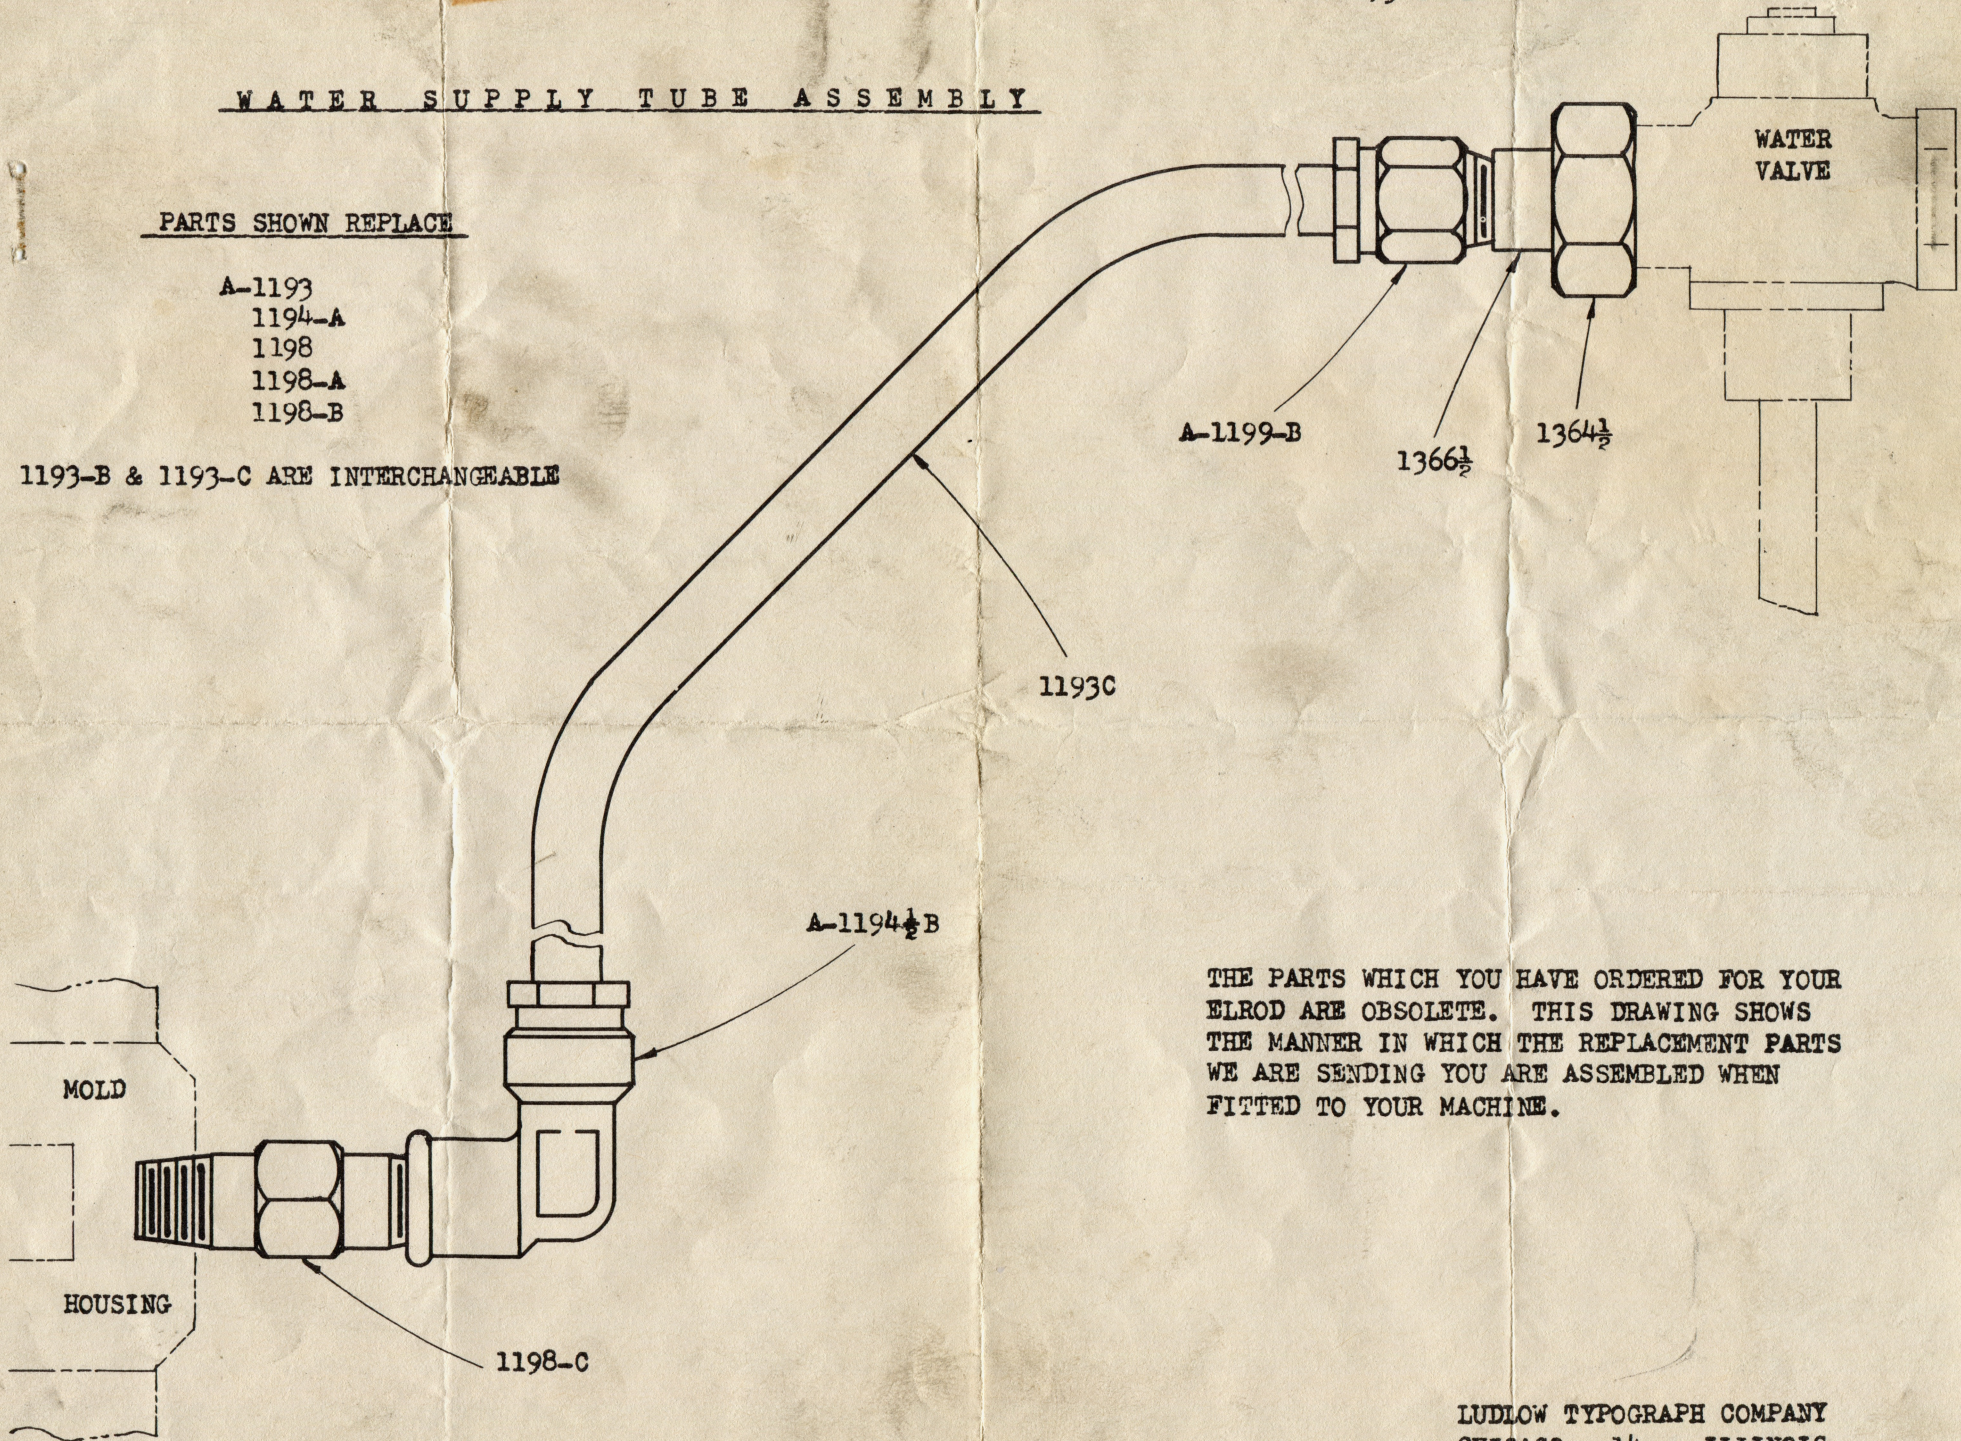

A-1193-C-FI

WATER SUPPLY TUBE ASSEMBLY

PARTS SHOWN REPLACE

- A-1193
- 1194-A
- 1198
- 1198-A
- 1198-B

1193-B & 1193-C ARE INTERCHANGEABLE

THE PARTS WHICH YOU HAVE ORDERED FOR YOUR ELROD ARE OBSOLETE. THIS DRAWING SHOWS THE MANNER IN WHICH THE REPLACEMENT PARTS WE ARE SENDING YOU ARE ASSEMBLED WHEN FITTED TO YOUR MACHINE.