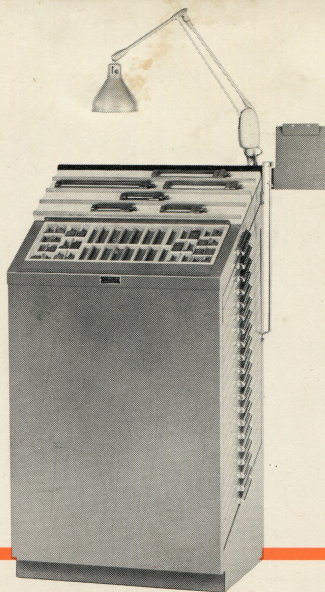

Introducing a new kind of Ludlow cabinet with *interchangeable* matrix trays that fit any case

We called this new Ludlow cabinet "Convertible" because each of its 20 cases will accommodate either $\frac{7}{8}$ inch or $1\frac{1}{4}$ inch and the larger $1\frac{1}{2}$ inch matrices.

The new Convertible 20 will provide *one-third more capacity* in the larger case drawers . . . offering greater space for more convenient gathering of matrices than in the familiar angle-top cabinet.

New matrix trays for any size matrix fit any drawer

A new efficient component for the Ludlow System

The new Ludlow "Convertible 20" matrix cabinet offers more than just the interchangeable case feature. You get a new positive-control sliding copy holder. There is stand-up-close toe space in front of the cabinet, too. And spaces and quads fit into a recessed tray built into the cabinet top. An optional multi-position light and composing stick rack on the convenient slanted top make work easier.

You can order the Convertible 20 cabinet with drawers on the left or right side . . . order the size of trays that fit the fonts you now have . . . get the roll-down dust cloth that protects the composing sticks, spaces and quads when not in use. With the Convertible 20, you will get a more rigid, more solidly constructed all-steel matrix cabinet built to last longer . . . wear better . . . work better.