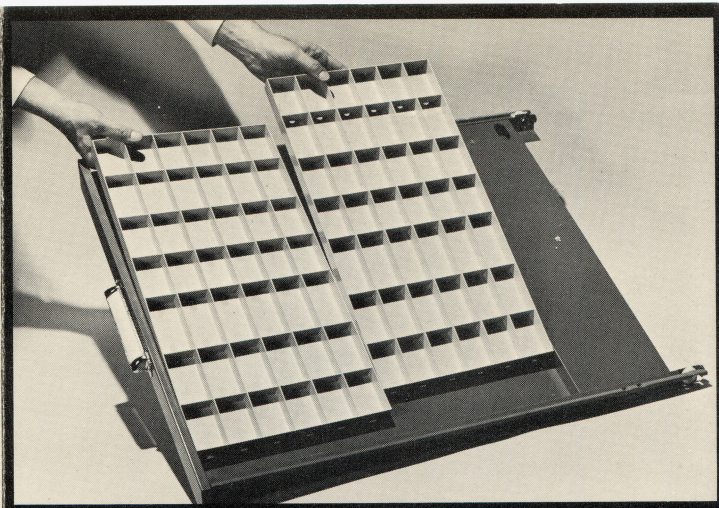

Introducing a new kind of Ludlow cabinet with *interchangeable* matrix trays that fit any case

We called this new Ludlow cabinet "Convertible" because each of its 20 cases will accommodate either $\frac{7}{8}$ inch or $1\frac{1}{4}$ inch and the larger $1\frac{1}{2}$ inch matrices.

The new Convertible 20 will provide *one-third more capacity* in the larger case drawers . . . offering greater space for more convenient gathering of matrices than in the familiar angle-top cabinet.

New matrix trays for any size matrix fit any drawer

A new efficient component for the Ludlow System

The new Ludlow "Convertible 20" matrix cabinet offers more than just the interchangeable case feature. You get a new positive-control sliding copy holder. There is stand-up-close toe space in front of the cabinet, too. And spaces and quads fit into a recessed tray built into the cabinet top. An optional multi-position light and composing stick rack on the convenient slanted top make work easier.

You can order the Convertible 20 cabinet with drawers on the left or right side . . . order the size of trays that fit the fonts you now have . . . get the roll-down dust cloth that protects the composing sticks, spaces and quads when not in use. With the Convertible 20, you will get a more rigid, more solidly constructed all-steel matrix cabinet built to last longer . . . wear better . . . work better.