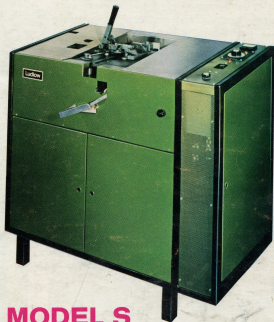

a simplified, lower-priced **LUDLOW**

MODEL S

Designed to produce traditional Ludlow quality slug-cast type composition. Now everyone can afford the flexibility and other advantages of the Ludlow System of hot metal typesetting while maintaining a quality level that compares favorably with the best.

LUDLOW TYPOGRAPH COMPANY
2032 Clybourn, Chicago, Illinois 60614 U. S. A.